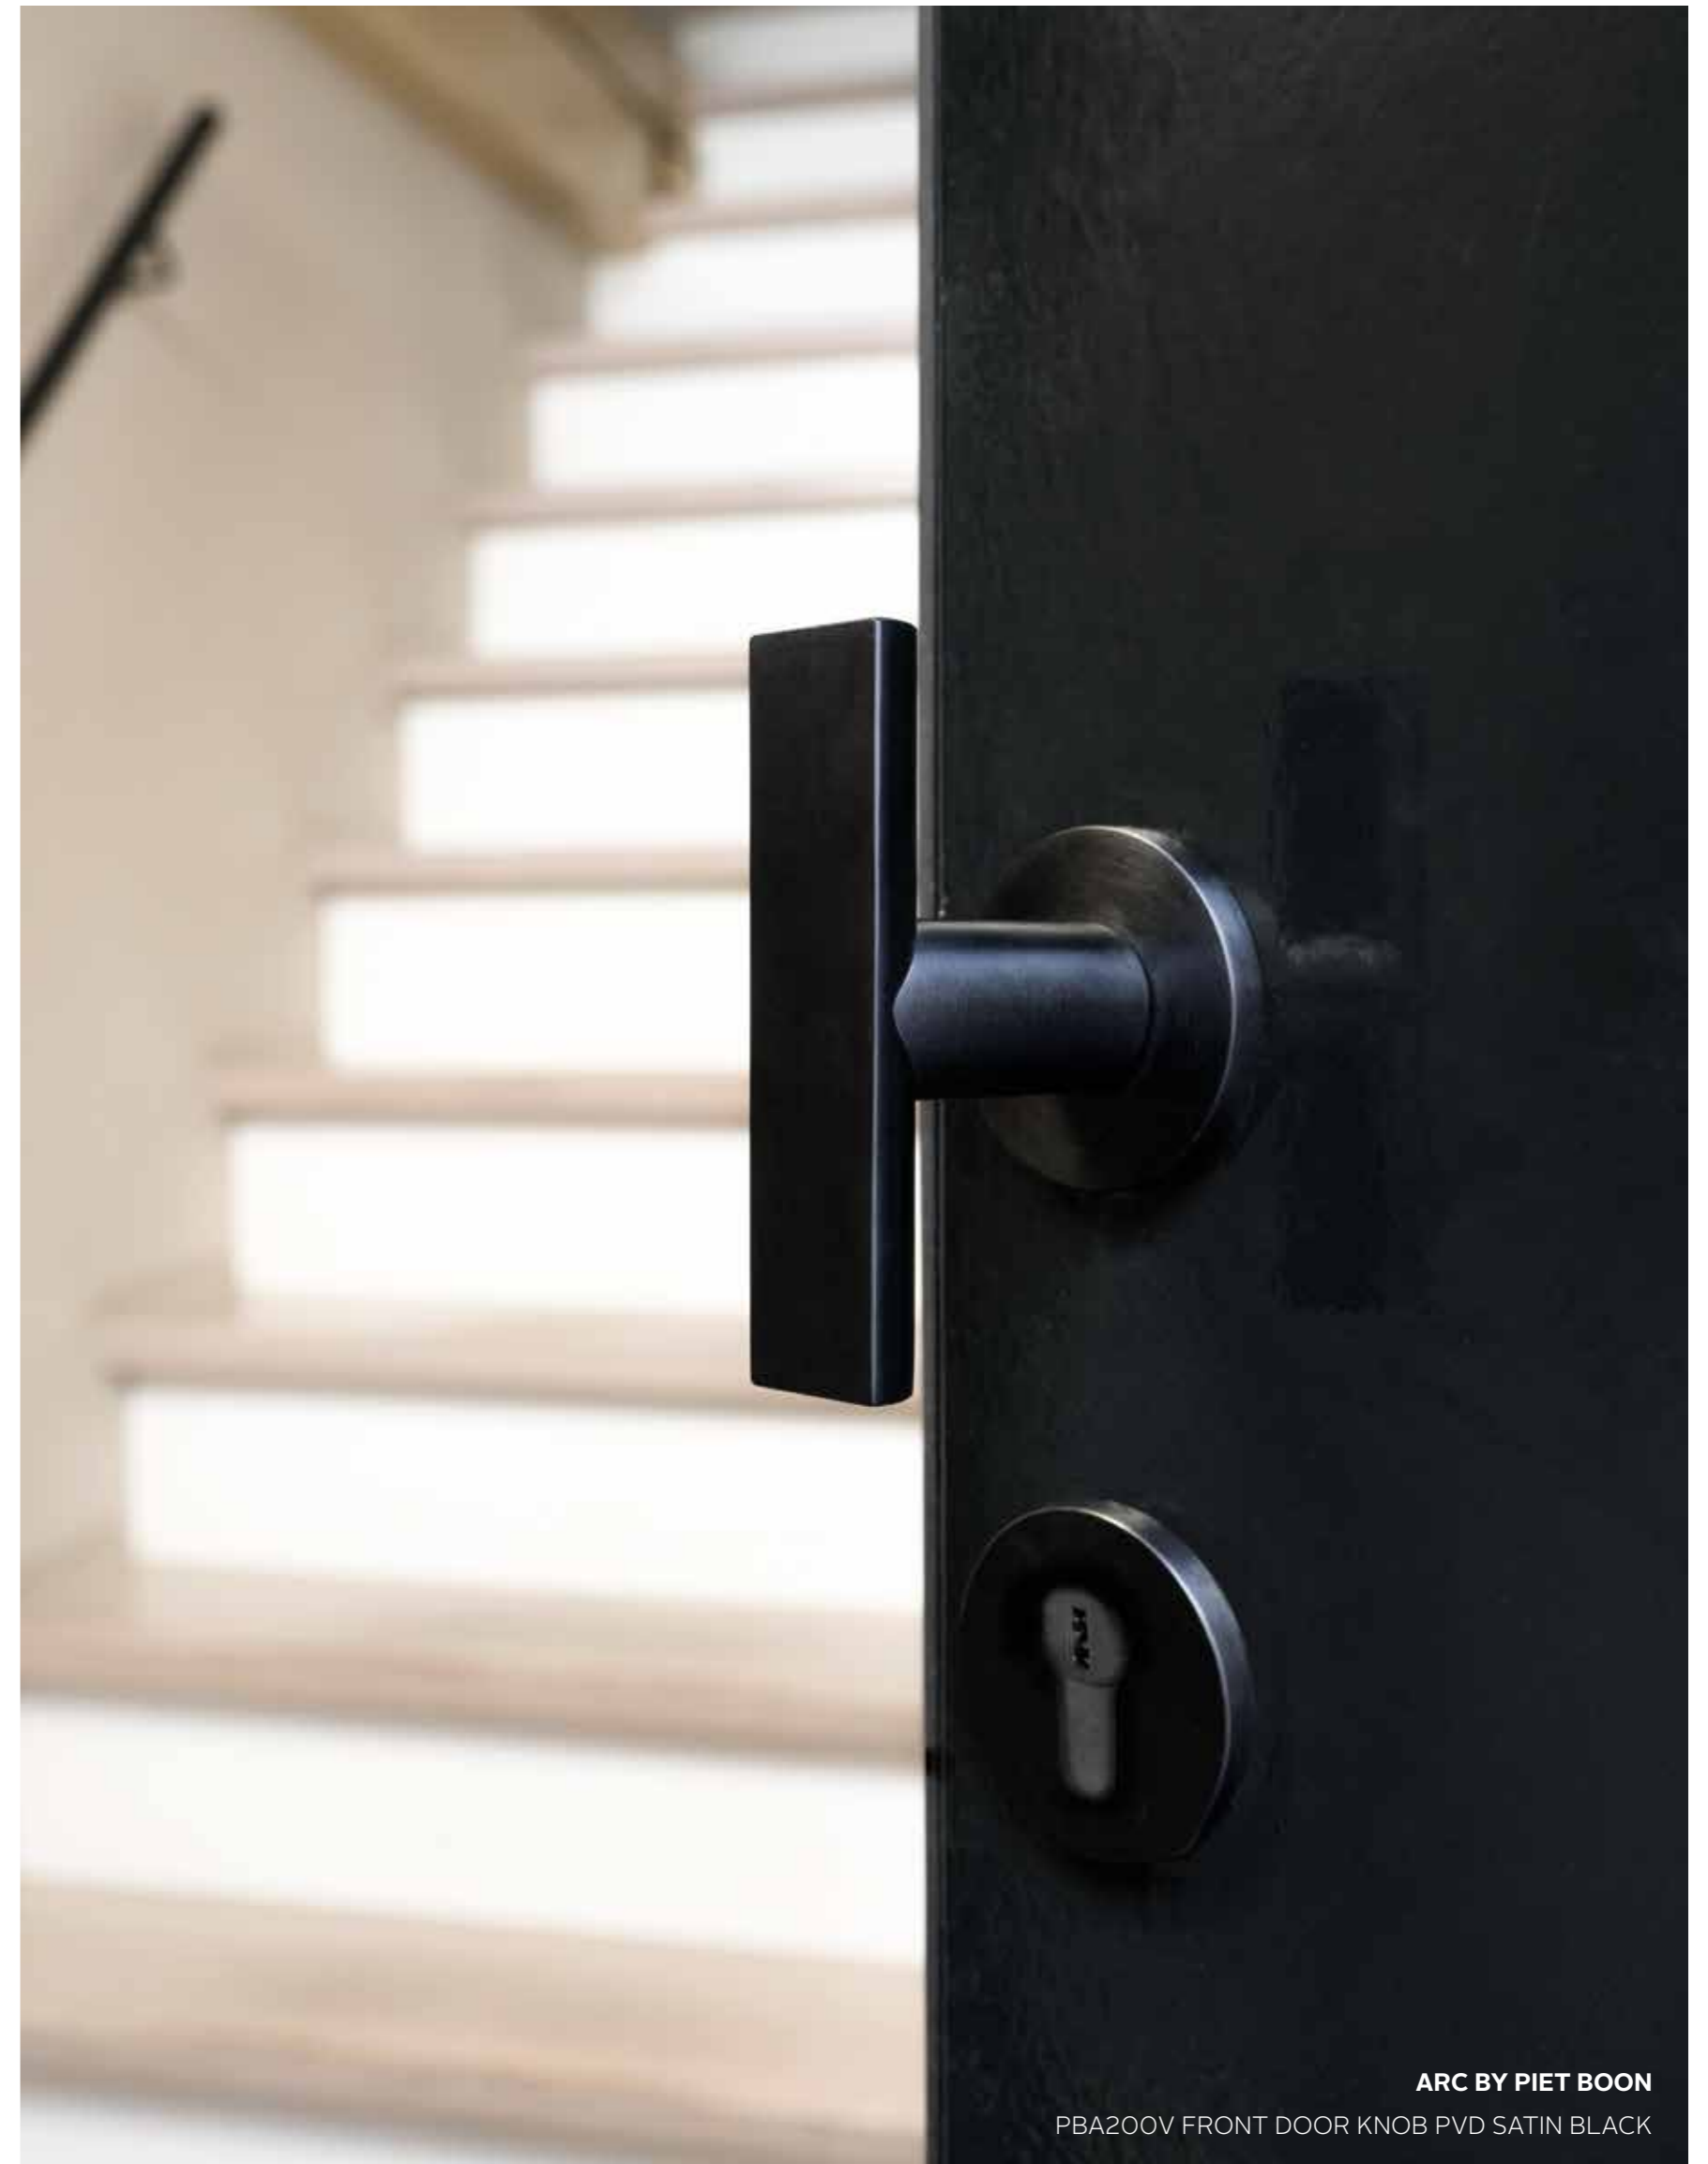

ARC BY PIET BOON
PBA200V FRONT DOOR KNOB PVD SATIN BLACK